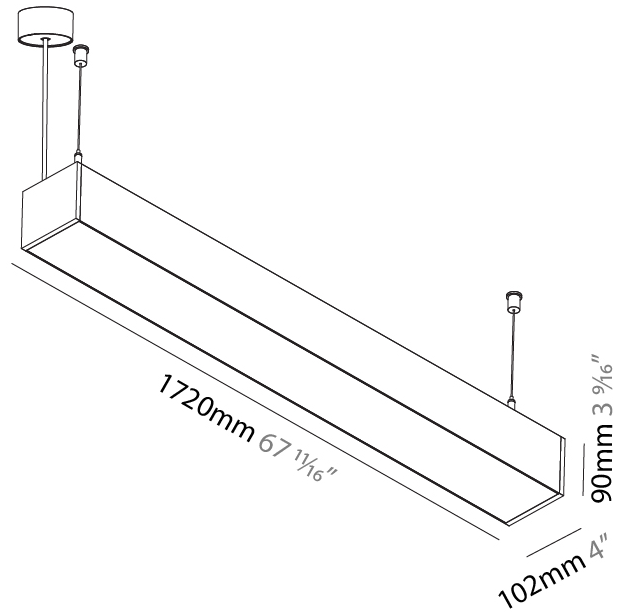

GENERAL

Series: Idaho
Subseries: Idaho 100
Brand: Prolicht
Division: Architectural
Mounting Type: Suspension
Mounting Location: Ceiling
Subcategory: Profile

PHYSICAL

Shape: Rectangle
Length (mm): 1720
Length (in): 67 ¹¹/₁₆
Width (mm): 102
Width (in): 4
Height (mm): 90
Height (in): 3 ⁹/₁₆
Light Distribution: Direct / Indirect
Weight (kg): 8.476
Weight (lbs): 18.69
[Diffuser: PMMA - Opal or Micro-Prism](#)
[Fixture Finish: SSR / BKV / CWI / CRY / HAB / UFT / ITA / RUA / FTG / MYG / LOD / PUS / FRO / FUP / KIA / POP / BLS / SPG / MEY / GOH / GUM / CHC / COM / ABZ / JAG / OBR / MOS / ROR](#)
Fixture Material: Aluminum
[Cable Details: 2000mm or 6000mm Cable](#)

ELECTRICAL

Lamp Type: LED (Zhaga Standard)
Input Wattage (W): 30/25
Total Output Wattage (W): 44
[Dimming: Non-Dimming / Phase Dimming (120Vac only) / 0-10V Dimming](#)
Driver Included: Yes
Driver Location: Integrated
Driver Type: Constant Current - 120 / 277Vac
Driver Class: Class 2
Input Voltage (V): 120 - 277
Constant Current (MA): 350

LED

[Color Temperature (°K): 3000 / 3500 / 4000](#)
Max. Delivered Lumen (lm): 5650 / 5850 / 5970
CRI: >80 CRI
Lamp Life (hrs): 50000

OPTICAL

RATINGS AND CERTIFICATIONS

Certified By: Certified for North American Standards
IP rating: IP20