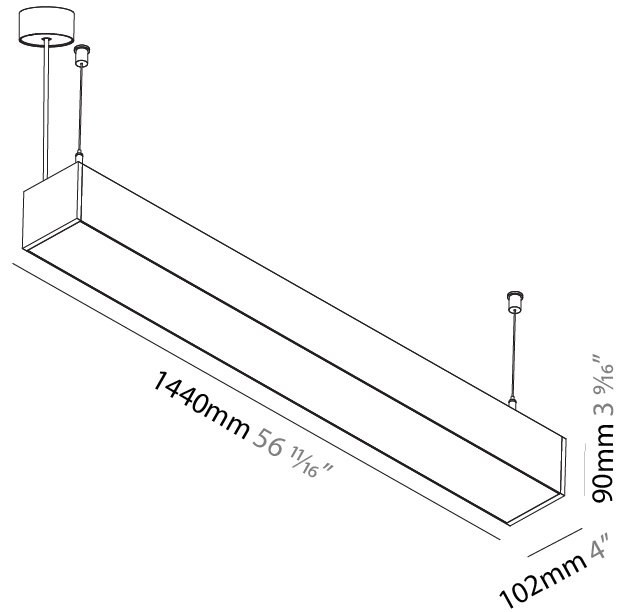

OPTICAL

RATINGS AND CERTIFICATIONS

Certified By: Certified for North American Standards
IP rating: IP20